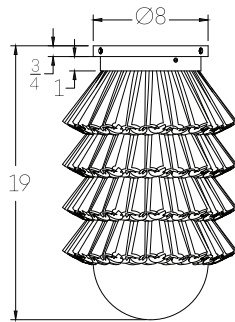

## Joshua Tree Single 19 - Flush Mount

Pendant

Dimensions: 8" diameter x 19"h

Weight:

Bulb Size: Medium Base E26 / G16 / 16.5 2"- 3"

Bulb Quantity: 1 bulb per individual flush mount light fixture

Certifications: