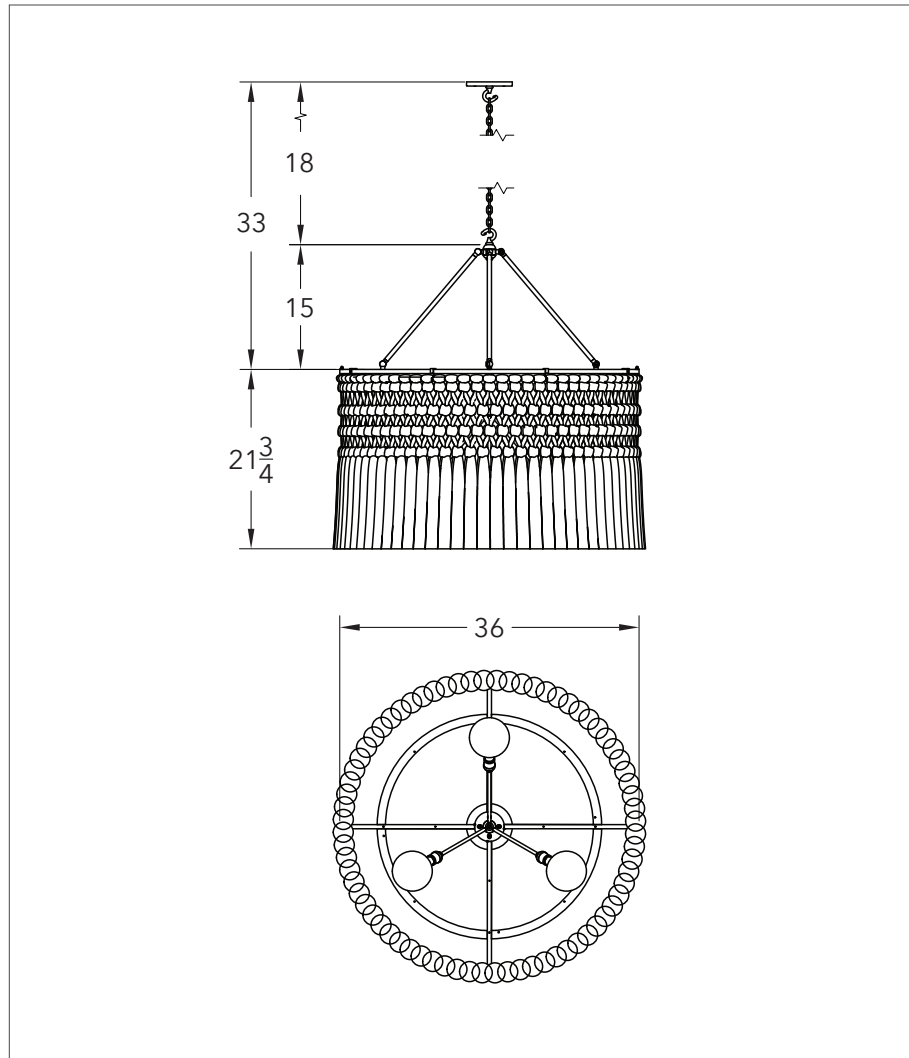

Emmy 36

Chandelier

Dimensions: Diameter 36"
Tassel Length 21.75"

Weight:

Drop Bars: Standard 15"
Minimum Height 5"
Maximum Height 31"

Chain Extension: Standard 18"
*Need more chain?
Please inquire, sold by 12" increments.

Bulb Size: Medium Base E26 / G16 / G16.5 2" - 3"

Bulb Quantity: 3 bulbs

Certifications:

- UL listed for damp locations
- Wiring for 220 EU installation is available
- FR treatment available

Make this Emmy 36 your own!