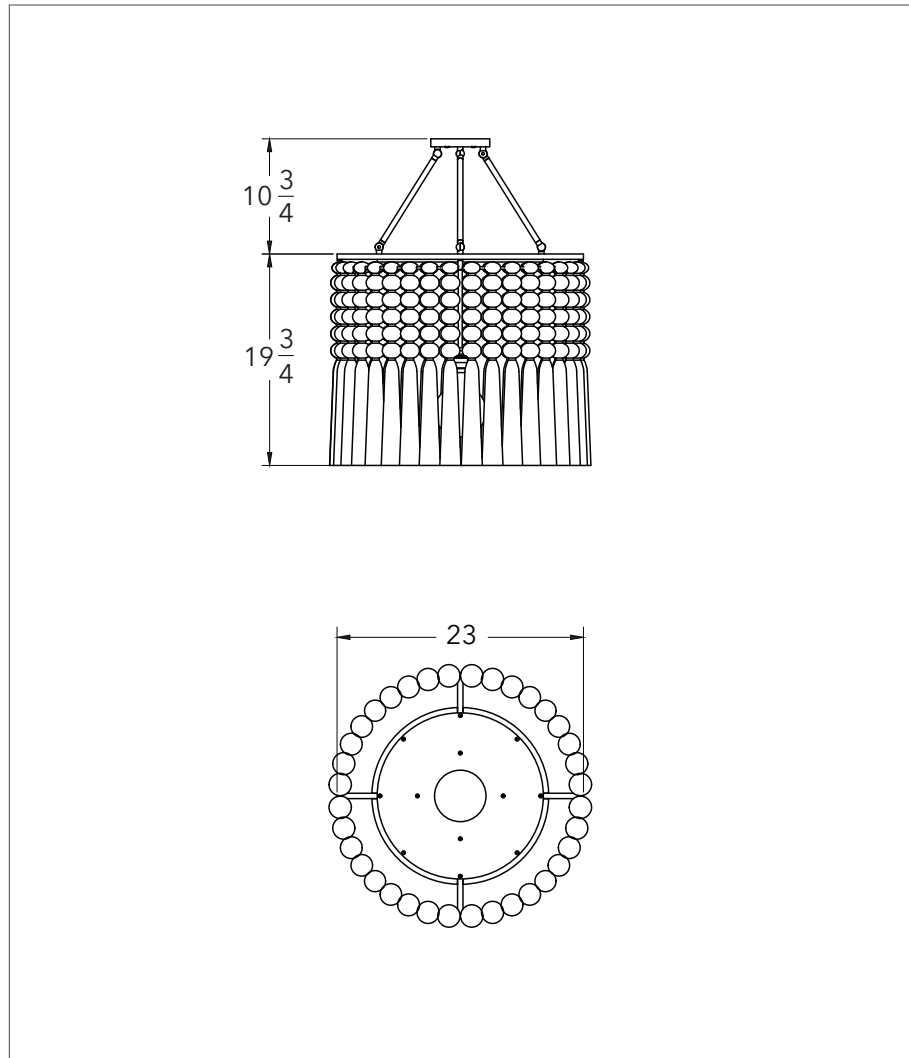

## Dawn 23 - Spun Pearl Uniform

### Chandelier

Dimensions: Diameter 23"  
Tassel Length 19.75"

Weight: 38 lbs.

Drop Bars: Standard 10.75"  
Minimum Height 5.38"  
Maximum Height 19"

Chain Extension: Standard 18"  
\*Need more chain?  
Please inquire, sold by 12" increments.

Bulb Size: Medium Base E26 / G40, 4.75"

Bulb Quantity: 1 bulb