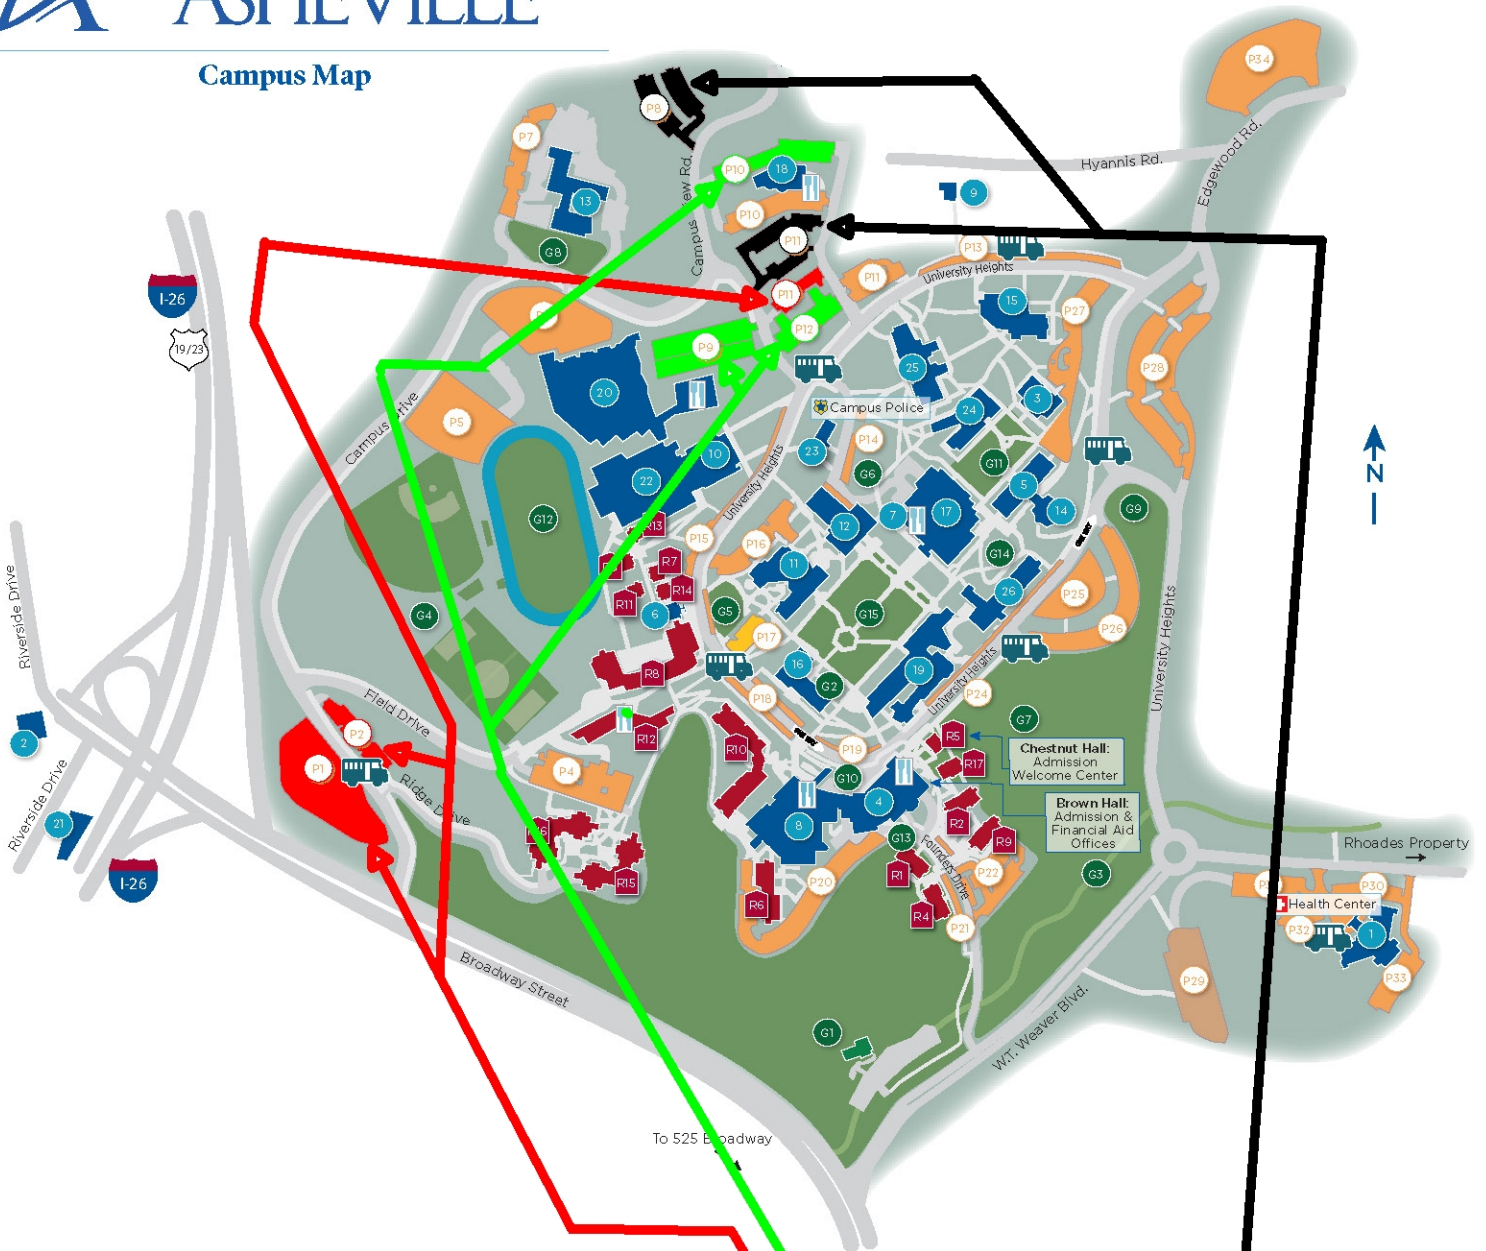

Campus Map

General TEAM Parking - P1, P2, P11 Red

Volunteers and Guests - P9, P10, P12 Green

Trailers - All Days - P8 & P11 Black

**UPON ARRIVAL, ALL BUSES
WILL BE INDIVIDUALLY
INSTRUCTED WHERE TO PARK.**