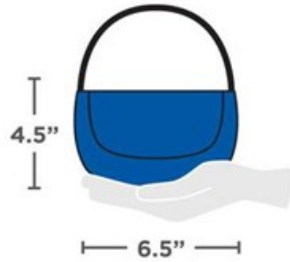

UNC ASHEVILLE

APPROVED FOR ENTRY

NEW POLICY

OR

Clear Bag

Plastic, Vinyl, or PVC

OR

Plastic Storage Bag

One Gallon, Sealable

Small Clutch

Approximately the size of a hand, with or without strap or handle

NOT APPROVED

Backpack

Printed, Tinted or Colored Plastic Bag

Large Diaper Bag, Oversized Tote or Mesh Bag

Camera Case