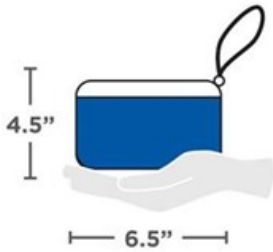

UNC ASHEVILLE

APPROVED FOR ENTRY

NEW POLICY

OR

Clear Bag

Plastic, Vinyl, or PVC

OR

Plastic Storage Bag

One Gallon, Sealable

Small Clutch

Approximately the size of a hand, with or without strap or handle

NOT APPROVED

Backpack

Printed, Tinted or Colored Plastic Bag

Large Diaper Bag, Oversized Tote or Mesh Bag

Camera Case