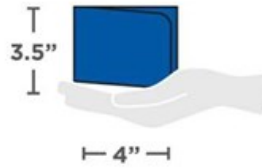

UNC ASHEVILLE

APPROVED FOR ENTRY

NEW POLICY

OR

Clear Bag

Plastic, Vinyl, or PVC

OR

Plastic Storage Bag

One Gallon, Sealable

Small Clutch

Approximately the size of a hand, with or without strap or handle

NOT APPROVED

Backpack

Printed, Tinted or Colored Plastic Bag

Large Diaper Bag, Oversized Tote or Mesh Bag

Camera Case